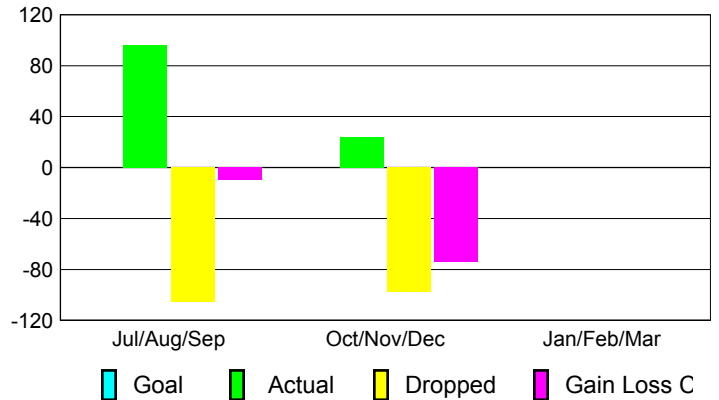

Membership Results 2012-2013

Goal, New, Dropped, Gain/Loss

Comparison of Membership Gain/Loss

Current Year Compared to the Previous Year