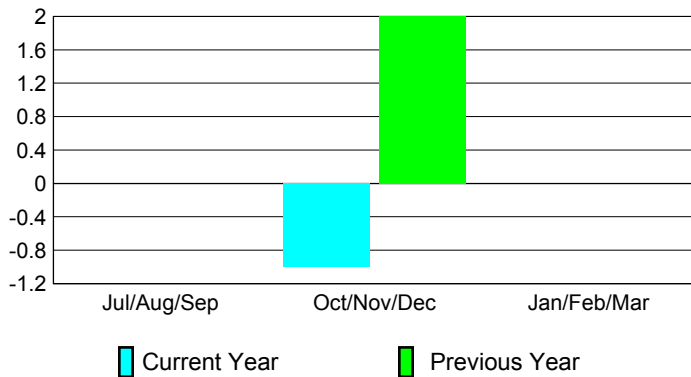

2012-2013 GMT Reports for District (or Undistricted) **District 355 B2**

GMT: BYEONG-DEOK KIM

Location: REPUBLIC OF KOREA

GMT CA: 5

CLUBS

Club Results
2012-2013

Clubs
2011-2012

Month	New Club Goal	Actual New Clubs	Actual Dropped Clubs	Gain/Loss of Clubs	Gain/Loss of Clubs
Jul/Aug/Sep	0	0	0	0	0
Oct/Nov/Dec	0	0	-1	-1	2
Jan/Feb/Mar	0	0	0	0	0
Totals	0	0	-1	-1	2

Club Results 2012-2013

Goal, New, Dropped, Gain/Loss

Comparison of Club Gain/Loss

Current Year Compared to the Previous Year

YTD Status Quo Clubs 2012-2013

Status Quo Clubs Compared to Status Quo Members

MEMBERSHIP