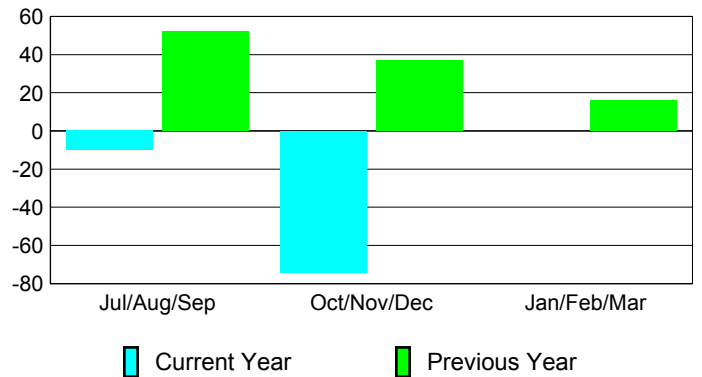

Membership Results
2012-2013

Membership
2011-2012

Month	Net Memb Goal	Actual New Memb	Actual Dropped Memb	Gain/Loss of Memb	Gain/Loss of Memb
Jul/Aug/Sep	0	96	-106	-10	52
Oct/Nov/Dec	0	24	-98	-74	37
Jan/Feb/Mar	0	0	0	0	16
Totals	0	120	-204	-84	105

Membership Results 2012-2013

Goal, New, Dropped, Gain/Loss

Comparison of Membership Gain/Loss

Current Year Compared to the Previous Year

Gender Comparison 2012-2013

Jul/Aug/Sep

Oct/Nov/Dec

Jan/Feb/Mar