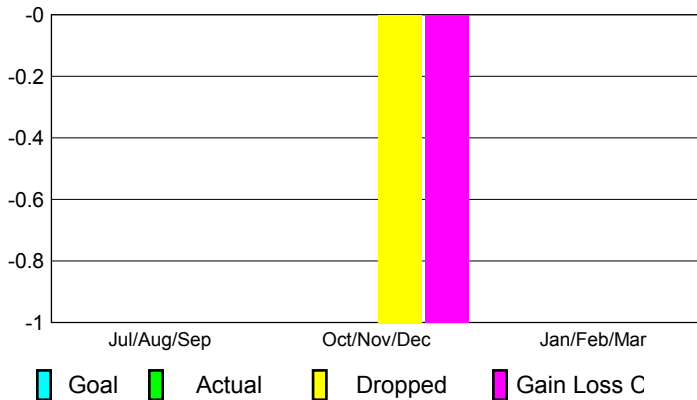

2012-2013 GMT Reports for District (or Undistricted) **District 355 B2**

GMT: BYEONG-DEOK KIM

Location: REPUBLIC OF KOREA

GMT CA: 5

CLUBS

Club Results
2012-2013

Clubs
2011-2012

Month	New Club Goal	Actual New Clubs	Actual Dropped Clubs	Gain/Loss of Clubs	Gain/Loss of Clubs
Jul/Aug/Sep	0	0	0	0	0
Oct/Nov/Dec	0	0	-1	-1	2
Jan/Feb/Mar	0	0	0	0	0
Totals	0	0	-1	-1	2

Club Results 2012-2013

Goal, New, Dropped, Gain/Loss

Comparison of Club Gain/Loss

Current Year Compared to the Previous Year

YTD Status Quo Clubs 2012-2013

Status Quo Clubs Compared to Status Quo Members

MEMBERSHIP